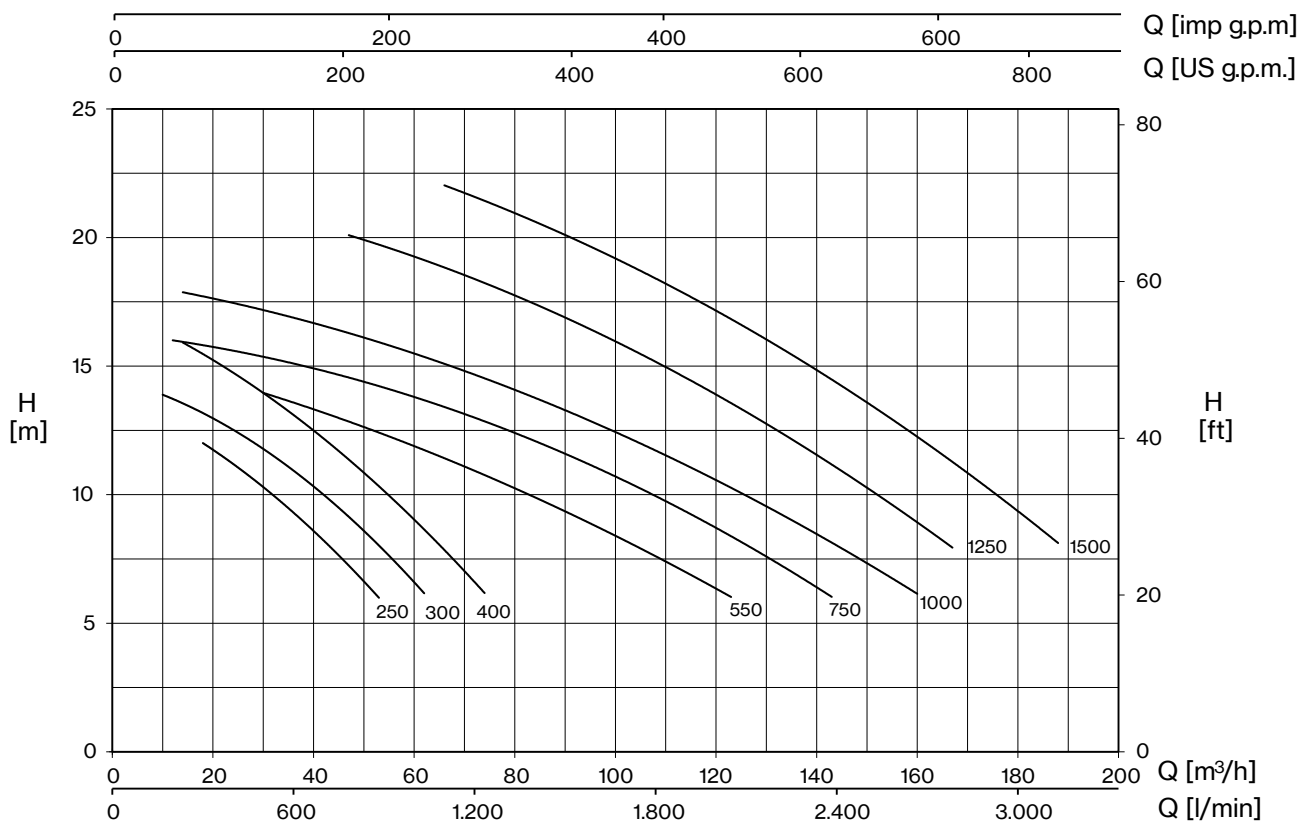

V-POOL4

TYPE - 60 Hz	P2		CURRENT		rpm	H (m)												Minimum size of suction pipe
			3- 220V	3- 380V		6	8	10	12	14	16	18	20	22				
	HP	kW	A			Q (m³/h)												
V-POOL4 4-250	2,5	1,8	8,5	4,9	1750	53	43	32	18									110
V-POOL4 4-300	3	2,2	9,4	5,3	1750	62	54	43	26	10								125
V-POOL4 4-400	4	3	12,5	6,9	1750	74	66	56	42	29	14							140
V-POOL4 4-550	5,5	4	15,3	8,8	1750	123	104	84	57	30								160
V-POOL4 4-750	7,5	5,5	-	12	1750	143	127	107	85	57	12							180
V-POOL4 4-1000	10	7,5	-	15,8	1750	160	145	126	107	80	48	14						180
V-POOL4 2-1250	12,5	9,2	-	18,5	3450		167	152	136	118	99	80	47					180
V-POOL4 2-1500	15	11	-	20,9	3450		188	177	162	146	130	112	92	66				200