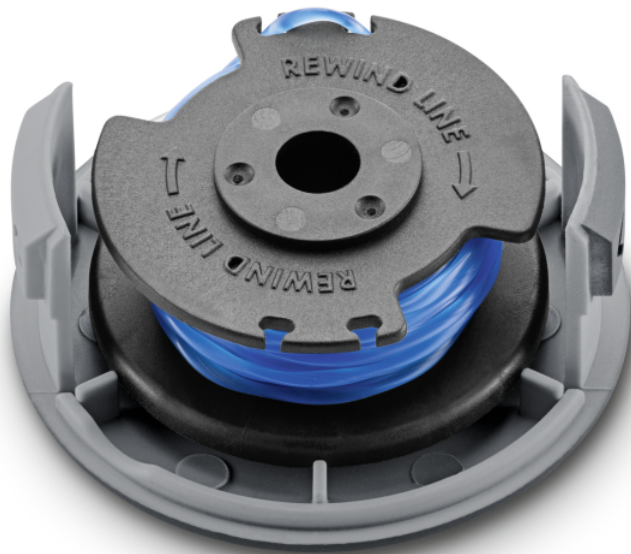

1.6 MM TRIMMER LINE SPOOL

The trimmer line spool with twisted trimmer line spool ensures great results even in hard-to-reach areas. Suitable for the LTR 18-25 Battery and LTR 18-30 Battery models.

Order no.

2.444-014.0

Technical data

EAN code		4054278571652
Line thickness	mm	1.6
Line length per spool	m	3.6
Colour		black
Weight incl. packaging	kg	0.1
Dimensions (L × W × H)	mm	75 × 75 × 34

Twisted cord

- Precise, quiet and reliable - all this is guaranteed with the twisted cord.

Automatic cord supply

- The cord is automatically readjusted and is therefore always the perfect length.

Coil can be changed tool-free

- A few simple hand movements make possible the tool-free change of the coil.