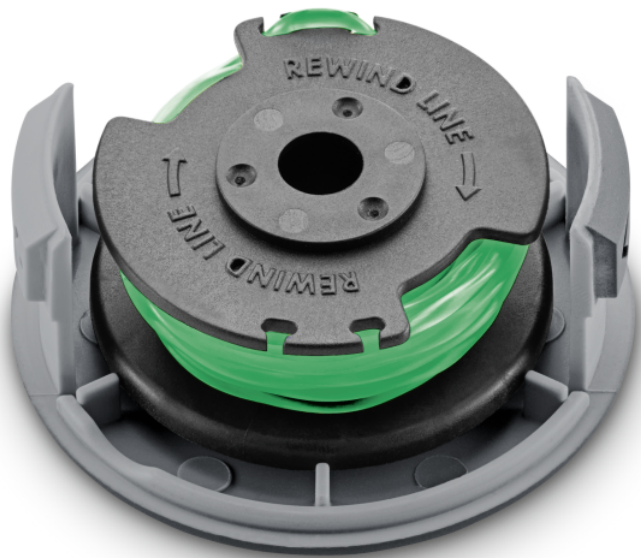

2.0 MM TRIMMER LINE SPOOL

The trimmer line spool with twisted trimmer line spool ensures great results even in hard-to-reach areas. Suitable for the LTR 3-18 Dual and LTR 36-33 Battery models.

Order no.

2.444-015.0

Technical data

EAN code		4054278572048
Line thickness	mm	2
Line length per spool	m	3.4
Colour		black
Weight	kg	0.1
Weight incl. packaging	kg	0.1
Dimensions (L × W × H)	mm	75 × 75 × 34

Twisted cord

- Precise, quiet and reliable - all this is guaranteed with the twisted cord.

Automatic cord supply

- The cord is automatically readjusted and is therefore always the perfect length.

Coil can be changed tool-free

- A few simple hand movements make possible the tool-free change of the coil.

COMPATIBLE MACHINES

- LTR 3-18 Dual
- LTR 3-18 Dual Battery Set
- LTR 3-18 Dual
- LTR 3-18 Dual Battery Set